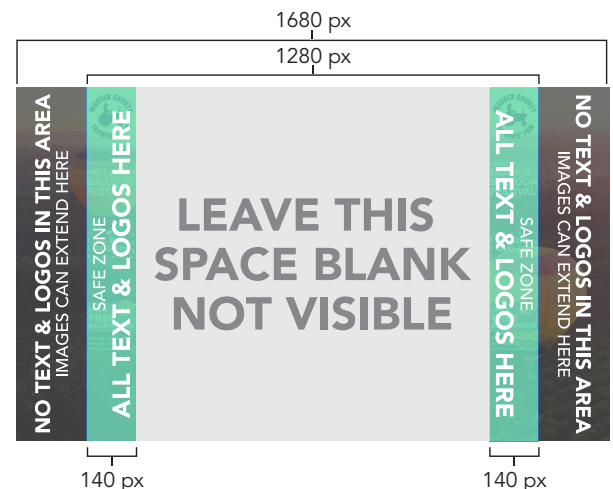

DIGITAL ADS (DESKTOP & MOBILE)

Ad Size	Common Names	Resolution	File Size	Animation
728x90	Leaderboard	72 dpi	60k max	Yes
728x270	Expanded Leaderboard	72 dpi	200k max	Yes
300x250	Rectangle	72 dpi	60k max	Yes
600x250	Expanded Rectangle	72 dpi	200k max	Yes
300x600	Half page	72 dpi	60k max	Yes
600x600	Expanded Half page	72 dpi	200k max	Yes
320x50	Mobile Banner/ Mobile Adhesion Unit	72 dpi	60k max	Yes
600x600	Expanded Half page	72 dpi	200k max	Yes
300x250	Mobile Rectangle	72 dpi	60k max	Yes
970x250	Billboard	72dpi	200k max	Yes
970x90	Adhesion Unit	72dpi	60k max	Yes

Dimensions: 1280-1680 pixels wide, 800-1600 pixels high. The center content well plus 10px of white space on either side of it will knock out the center 1000px on the single image. While not necessary, you can leave this center part of the image white or a solid color to reduce file size.

NEW HOMEPAGE TAKEOVER

Full Takeover experience on (Desktop and Mobile) | Adhesion Units available to local direct sellers only | **Geo-targeted to region** – based on advertiser reach

DESKTOP

- Ad 1, 2, 3 – 300x250 Rectangle Ad Slots**
 - Can accept Traditional or Native Display
- Ad 4 – 970x250 Billboard** (or 970x90 or 728x90)
- Adhesion Ad – 970x90** (sticks on scroll until next breakpoint)

MOBILE

- Ad 1, 2, 3, 4 – 300x250 Rectangle Ad Slots**
 - Can accept Traditional or Native Display
- Adhesion Ad – 320x50**

DESKTOP TAKEOVER

MOBILE TAKEOVER

DISCONTINUED AD POSITIONS (DESKTOP ONLY)

Wallpaper | **Sponsor Right Badge** (in Navbar) | **300x600** | **Find Local**
All Expandable Units (homepage): Pushdowns or Sliding Billboards and Expandable Rich Media