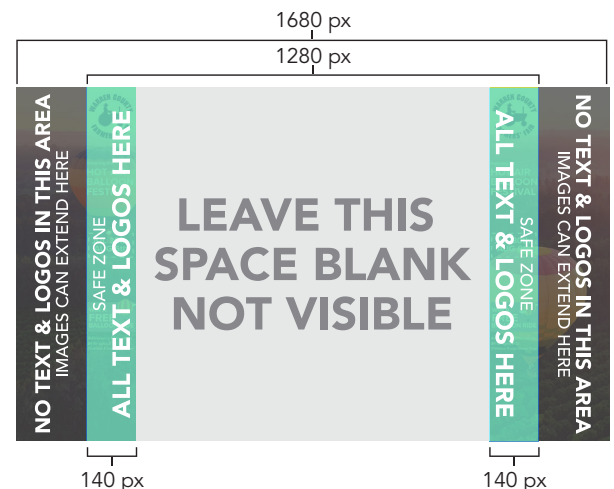

DIGITAL ADS (DESKTOP & MOBILE)

Ad Size	Common Names	Resolution	File Size	Animation
728x90	Leaderboard	72 dpi	60k max	Yes
728x270	Expanded Leaderboard	72 dpi	200k max	Yes
300x250	Rectangle	72 dpi	60k max	Yes
600x250	Expanded Rectangle	72 dpi	200k max	Yes
300x600	Half page	72 dpi	60k max	Yes
600x600	Expanded Half page	72 dpi	200k max	Yes
320x50	Mobile Banner/ Mobile Adhesion Unit	72 dpi	60k max	Yes
600x600	Expanded Half page	72 dpi	200k max	Yes
300x250	Mobile Rectangle	72 dpi	60k max	Yes
970x250	Billboard	72dpi	200k max	Yes
970x90	Adhesion Unit	72dpi	60k max	Yes

Dimensions: 1280-1680 pixels wide, 800-1600 pixels high. The center content well plus 10px of white space on either side of it will knock out the center 1000px on the single image. While not necessary, you can leave this center part of the image white or a solid color to reduce file size.

NEW HOMEPAGE TAKEOVER

Full Takeover experience on (Desktop and Mobile) | Adhesion Units available to local direct sellers only | **Geo-targeted to region** – based on advertiser reach

DESKTOP

- Ad 1, 2, 3 – 300x250 Rectangle Ad Slots**
 - Can accept Traditional or Native Display
- Ad 4 – 970x250 Billboard** (or 970x90 or 728x90)
- Adhesion Ad – 970x90** (sticks on scroll until next breakpoint)

MOBILE

- Ad 1, 2, 3, 4 – 300x250 Rectangle Ad Slots**
 - Can accept Traditional or Native Display
- Adhesion Ad – 320x50**

DESKTOP TAKEOVER

MOBILE TAKEOVER

DISCONTINUED AD POSITIONS (DESKTOP ONLY)

Wallpaper | Sponsor Right Badge (in Navbar) | **300x600 | Find Local**
All Expandable Units (homepage): Pushdowns or Sliding Billboards and Expandable Rich Media